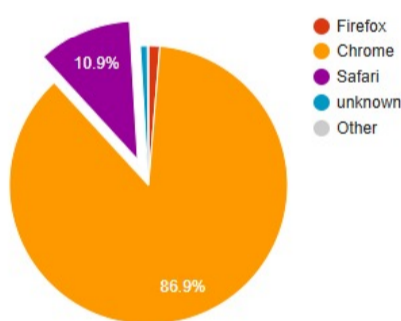

Browsers

Top Referring Sites

Site Name	Total Times
www.google.com	1710
com.google.android.googlequicksearchbox	26
www.bing.com	23
in.search.yahoo.com	10
maharashtra.gov.in	6
yandex.ru	3
www.google.co.kr	2
gemini.google.com	2
search.brave.com	2
chatgpt.com	2

< 1 2 >

Visits Time Graph

Time	Visitors Graph	Visitors	Visits
10:00 - 10:59	9.73%	7	7
11:00 - 11:59	18.6%	13	14
12:00 - 12:59	8.34%	6	11
13:00 - 13:59	26.39%	19	22
14:00 - 14:59	1.39%	1	1
15:00 - 15:59	-	0	0
16:00 - 16:59	-	0	0
17:00 - 17:59	-	0	0
18:00 - 18:59	-	0	0
19:00 - 19:59	-	0	0

< 1 2 3 >

Traffic by Title

Rank	Title	Hits	Visit %
1	Home	1,272	32.77%
2	I-CARE Certificate Course- Admission Open	244	6.29%
3	Contact Us	154	3.97%
4	OPD	101	2.61%
5	Fees / Admission Process	84	2.17%
6	Faculties for BAMS	78	2.1%
7	staff	77	1.99%
8	Services Available	72	1.86%
9	Special Ayurveda Panchakarma Centre	62	1.60%
10	List of Students	62	1.60%